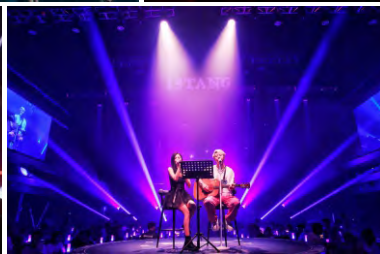

Verity Audio
world wide projects
Applications_V2i

2023
13 TANG Live House

 Shanghai-China

V2
V15N/W
MUSE 12
CM15
VS28B/VS28C

2022
KONG MUSIC CARNIVAL

 Hunan-China

V2
SUB136TP

V2
EVO15
CM15
SUB136R
V4.25/V4.30