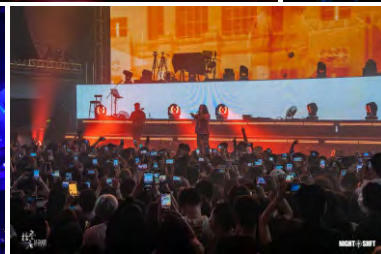

Verity Audio
world wide projects
Applications_V2i

2023
13 TANG Live House

 Shanghai-China

V2
V15N/W
MUSE 12
CM15
VS28B/VS28C

2022
KONG MUSIC CARNIVAL

 Hunan-China

V2
SUB136TP

V2
EVO15
CM15
SUB136R
V4.25/V4.30