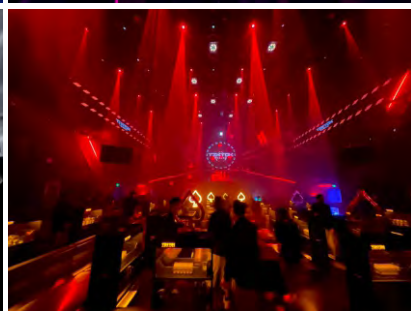

Verity Audio
world wide projects
Applications_V2i

2023
13 TANG Live House

 Shanghai-China

V2
V15N/W
MUSE 12
CM15
VS28B/VS28C

2022
KONG MUSIC CARNIVAL

 Hunan-China

V2
SUB136TP

V2
EVO15
CM15
SUB136R
V4.25/V4.30