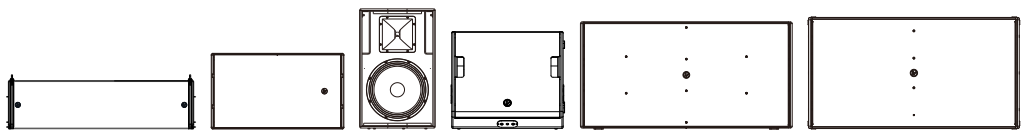

Verity Audio
world wide projects
Applications_V2i

2023
13 TANG Live House

 Shanghai-China

V2
V15N/W
MUSE 12
CM15
VS28B/VS28C

2022
KONG MUSIC CARNIVAL

 Hunan-China

V2
SUB136TP

V2
EVO15
CM15
SUB136R
V4.25/V4.30